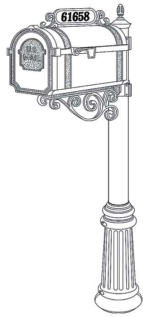

Mailboxes

Pine Valley 3" Round Post

M60N
post: S
wrap: A
(no post cap)

M60S
post: S
wrap: A
(no post cap)

M61N
post: S
wrap: A
(no post cap)

M61S
post: S
wrap: A
(no post cap)

M134
post: S
wrap: A
post cap: PC3

M135
post: S
wrap: A
post cap: PC3

M136
post: S
wrap: A
post cap: PC3

Dimensions for mailbox only. 13³/₈" H x 12" W x 21¹/₈" L

Pine Valley 3" Round Post

M144N
post: S
wrap: A
post cap: PC3

M144S
post: S
wrap: A
post cap: PC3

Pine Valley 4" Square Post

M80N
post: S
post cap: PC33

M80S
post: S
post cap: PC33

M81N
post: S
post cap: PC33

M81S
post: S
post cap: PC33

Dimensions for mailbox only. 13³/₈" H x 12" W x 21¹/₈" L

Post Option

Smooth Post
S
3" Dia. 4" Sq.
Shown in Vintage Copper

Flat Flute Post
F
3" Dia.
Shown in Vintage Copper

Wrap Base

Available for Posts
pg. 62
2 Piece Wrap Around Base
A
H: 18" x W: 8"
Shown in Vintage Copper