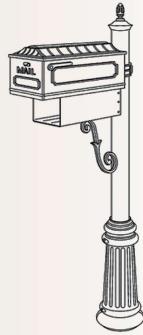

Smooth Post
S
3" Dia. 4" Sq.
Shown in Vintage Copper

Flat Flute Post
F
3" Dia.
Shown in Vintage Copper

Wrap Base

Available for Posts
pg. 62
2 Piece Wrap Around Base
A
H: 18" x W: 8"
Shown in Vintage Copper

M201S
post: S
wrap: A
post cap: PC1

M202
post: S
wrap: A
post cap: PC1

M202S
post: S
wrap: A
post cap: PC1

Dimensions for mailbox only. 11 1/4" H x 9 5/8" W x 20 1/4" L

Oakmont 3" Round Post

M204
post: S
wrap: A
post cap: PC1

M204S
post: S
wrap: A
post cap: PC1

Muirfield Village 3" Round Post

M96
post: S
wrap: A
post cap: PC3

M96S
post: S
wrap: A
post cap: PC3

M97
post: S
wrap: A
post cap: PC3

M97S
post: S
wrap: A
post cap: PC3

Dimensions for mailbox only. 8 5/8" H x 8 3/4" W x 21 7/8" L

Shown above are base models. All finishes available, see page 80.
Please contact the factory for more information concerning mailbox options and accessories.