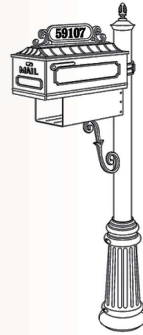

Smooth Post
S
3" Dia. 4" Sq.
Shown in Vintage Copper

Flat Flute Post
F
3" Dia.
Shown in Vintage Copper

Wrap Base

Available for Posts
pg. 62
2 Piece Wrap Around Base
A
H: 18" x W: 8"
Shown in Vintage Copper

M201S
post: S
wrap: A
post cap: PC1

M202
post: S
wrap: A
post cap: PC1

M202S
post: S
wrap: A
post cap: PC1

Dimensions for mailbox only. 11 1/4" H x 9 5/8" W x 20 1/4" L

Oakmont 3" Round Post

M204
post: S
wrap: A
post cap: PC1

M204S
post: S
wrap: A
post cap: PC1

Muirfield Village 3" Round Post

M96
post: S
wrap: A
post cap: PC3

M96S
post: S
wrap: A
post cap: PC3

M97
post: S
wrap: A
post cap: PC3

M97S
post: S
wrap: A
post cap: PC3

Dimensions for mailbox only. 8 5/8" H x 8 3/4" W x 21 7/8" L

Shown above are base models. All finishes available, see page 80.
Please contact the factory for more information concerning mailbox options and accessories.