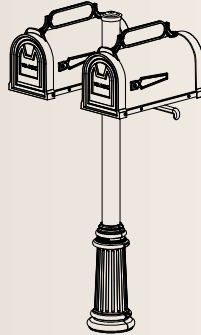

Smooth Post
S
3" Dia. 4" Sq.
Shown in Vintage Copper

Flat Flute Post
F
3" Dia.
Shown in Vintage Copper

Wrap Base

Available for Posts
pg. 62
2 Piece Wrap Around Base
A
H: 18" x W: 8"
Shown in Vintage Copper

M201S
post: S
wrap: A
post cap: PC1

M202
post: S
wrap: A
post cap: PC1

M202S
post: S
wrap: A
post cap: PC1

Dimensions for mailbox only. 11 1/4" H x 9 5/8" W x 20 1/4" L

Oakmont 3" Round Post

M204
post: S
wrap: A
post cap: PC1

M204S
post: S
wrap: A
post cap: PC1

Muirfield Village 3" Round Post

M96
post: S
wrap: A
post cap: PC3

M96S
post: S
wrap: A
post cap: PC3

M97
post: S
wrap: A
post cap: PC3

M97S
post: S
wrap: A
post cap: PC3

Dimensions for mailbox only. 8 5/8" H x 8 3/4" W x 21 7/8" L

Shown above are base models. All finishes available, see page 80.
Please contact the factory for more information concerning mailbox options and accessories.