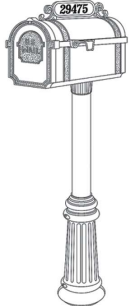

Mailboxes

Pine Valley 3" Round Post

M60N
post: S
wrap: A
(no post cap)

M60S
post: S
wrap: A
(no post cap)

M61N
post: S
wrap: A
(no post cap)

M61S
post: S
wrap: A
(no post cap)

M134
post: S
wrap: A
post cap: PC3

M135
post: S
wrap: A
post cap: PC3

M136
post: S
wrap: A
post cap: PC3

Dimensions for mailbox only. 13³/₈" H x 12" W x 21¹/₈" L

Pine Valley 3" Round Post

M144N
post: S
wrap: A
post cap: PC3

M144S
post: S
wrap: A
post cap: PC3

Pine Valley 4" Square Post

M80N
post: S
post cap: PC33

M80S
post: S
post cap: PC33

M81N
post: S
post cap: PC33

M81S
post: S
post cap: PC33

Dimensions for mailbox only. 13³/₈" H x 12" W x 21¹/₈" L

Post Option

Smooth Post
S
3" Dia. 4" Sq.
Shown in Vintage Copper

Flat Flute Post
F
3" Dia.
Shown in Vintage Copper

Wrap Base

Available for Posts
pg. 62
2 Piece Wrap Around Base
A
H: 18" x W: 8"
Shown in Vintage Copper