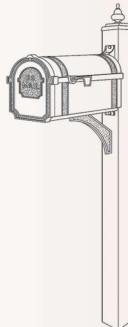

Mailboxes

Pine Valley 3" Round Post

M60N
post: S
wrap: A
(no post cap)

M60S
post: S
wrap: A
(no post cap)

M61N
post: S
wrap: A
(no post cap)

M61S
post: S
wrap: A
(no post cap)

M134
post: S
wrap: A
post cap: PC3

M135
post: S
wrap: A
post cap: PC3

M136
post: S
wrap: A
post cap: PC3

Dimensions for mailbox only. 13³/₈" H x 12" W x 21¹/₈" L

Pine Valley 3" Round Post

M144N
post: S
wrap: A
post cap: PC3

M144S
post: S
wrap: A
post cap: PC3

Pine Valley 4" Square Post

M80N
post: S
post cap: PC33

M80S
post: S
post cap: PC33

M81N
post: S
post cap: PC33

M81S
post: S
post cap: PC33

Dimensions for mailbox only. 13³/₈" H x 12" W x 21¹/₈" L

Post Option

Smooth Post
S
3" Dia. 4" Sq.
Shown in Vintage Copper

Flat Flute Post
F
3" Dia.
Shown in Vintage Copper

Wrap Base

Available for Posts
pg. 62
2 Piece Wrap Around Base
A
H: 18" x W: 8"
Shown in Vintage Copper