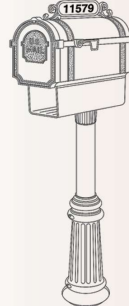

Mailboxes

Pine Valley 3" Round Post

M60N
post: S
wrap: A
(no post cap)

M60S
post: S
wrap: A
(no post cap)

M61N
post: S
wrap: A
(no post cap)

M61S
post: S
wrap: A
(no post cap)

M134
post: S
wrap: A
post cap: PC3

M135
post: S
wrap: A
post cap: PC3

M136
post: S
wrap: A
post cap: PC3

Dimensions for mailbox only. 13³/₈" H x 12" W x 21¹/₈" L

Pine Valley 3" Round Post

M144N
post: S
wrap: A
post cap: PC3

M144S
post: S
wrap: A
post cap: PC3

Pine Valley 4" Square Post

M80N
post: S
post cap: PC33

M80S
post: S
post cap: PC33

M81N
post: S
post cap: PC33

M81S
post: S
post cap: PC33

Dimensions for mailbox only. 13³/₈" H x 12" W x 21¹/₈" L

Post Option

Smooth Post
S
3" Dia. 4" Sq.
Shown in Vintage Copper

Flat Flute Post
F
3" Dia.
Shown in Vintage Copper

Wrap Base

Available for Posts
pg. 62
2 Piece Wrap Around Base
A
H: 18" x W: 8"
Shown in Vintage Copper