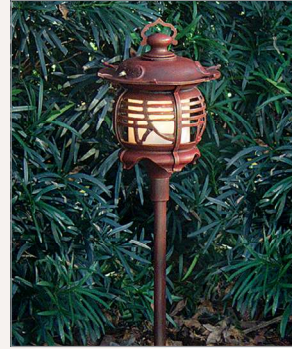

LVW6328

Construction: Aluminum
Wattage: 18 max
Lamp Base: Wedge
Lamp: T-5 Xenon (included)
Volts: 12
Finish: All available
Panels: Opal Acrylic (standard)
Dimensions: 9"W x 29 3/4"H
Stem Length: 24"

120V also available - 6328
(120V does not include stem)