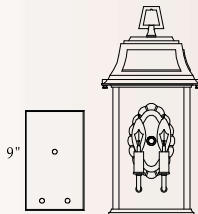

B8502
Verde
Bronze

B8503
Verde
Bronze

B8902
Verde
Bronze

B8538
Verde
Bronze

Ordering Guide

2 B8502 VBZ CA C2

- 2 - Quantity
- B8502 - Model Number
- VBZ - Finish Code
- CA - Panel/Globe Code
- C2 - Wattage, Lamping or other options

All products are made to order, please consult factory for lead time.

Salem

B8900 – medium
B8500 – large

Standard on all fixtures below:

- Candelabra socket 25w max per socket
- B8901, B8902, B8903 - have 1-Light candelabra painted socket and covers to match fixture with clear acrylic panels
- B8501, B8502, B8503 - have 2-Light candelabra painted socket and covers to match fixture with clear seeded acrylic panels
- B8538 - have 4-Light candelabra painted socket and covers to match fixture with clear seeded acrylic panels
- All finishes available, see page 80
- Cast aluminum construction

B8901
H: 17³/₄"
W: 6⁵/₈"
EXT: 7¹/₄"
T/O: 11"

B8902
H: 20¹/₈"
W: 6⁵/₈"
EXT: 7¹/₄"
T/O: 11"

B8903
H: 13¹/₄"
W: 6⁵/₈"
EXT: 6¹/₂"
T/O: 6⁵/₈"

B8501
H: 18⁷/₈"
W: 9"
EXT: 7"
T/O: 12"

B8502
H: 25"
W: 9"
EXT: 7"
T/O: 12"

B8503
H: 14³/₄"
W: 7³/₄"
EXT: 6¹/₂"
T/O: 8"

B8538
H: 19³/₄"
W: 11"
Post NOT Included