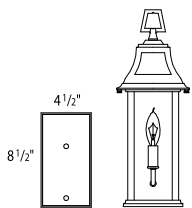

B8502
Verde
Bronze

B8503
Verde
Bronze

B8902
Verde
Bronze

B8538
Verde
Bronze

Ordering Guide

2 B8502 VBZ CA C2

- 2 - Quantity
- B8502 - Model Number
- VBZ - Finish Code
- CA - Panel/Globe Code
- C2 - Wattage, Lamping or other options

All products are made to order, please consult factory for lead time.

Salem

B8900 – medium
B8500 – large

Standard on all fixtures below:

- Candelabra socket 25w max per socket
- B8901, B8902, B8903 - have 1-Light candelabra painted socket and covers to match fixture with clear acrylic panels
- B8501, B8502, B8503 - have 2-Light candelabra painted socket and covers to match fixture with clear seeded acrylic panels
- B8538 - have 4-Light candelabra painted socket and covers to match fixture with clear seeded acrylic panels
- All finishes available, see page 80
- Cast aluminum construction

B8901
H: 17³/₄"
W: 6⁵/₈"
EXT: 7¹/₄"
T/O: 11"

B8902
H: 20¹/₈"
W: 6⁵/₈"
EXT: 7¹/₄"
T/O: 11"

B8903
H: 13¹/₄"
W: 6⁵/₈"
EXT: 6¹/₂"
T/O: 6⁵/₈"

B8501
H: 18⁷/₈"
W: 9"
EXT: 7"
T/O: 12"

B8502
H: 25"
W: 9"
EXT: 7"
T/O: 12"

B8503
H: 14³/₄"
W: 7³/₄"
EXT: 6¹/₂"
T/O: 8"

B8538
H: 19³/₄"
W: 11"
Post NOT Included