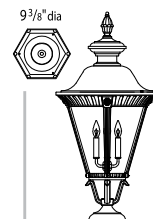

B53230
Granite

B533FSM
Granite

B532FRM
Granite

Stockholm

B53200 / B53300 – small

Standard on all fixtures below:

- 3-light painted candelabra candle cluster and candle covers - 25w max. per socket
- Cast aluminum construction with painted spun aluminum dome
- All finishes available, see page 80
- Molded acrylic lens

B534FSM
H: 31 3/8" W: 14 1/4"
EXT: 17 1/8" T/O: 21 3/8"

B535FSM w/Crown
H: 31 3/8" W: 15 1/2"
EXT: 17 3/4" T/O: 21 3/8"

B53420
H: 28 3/4" W: 14 1/4"
H (O/A): 42 5/8" CHAIN: 12"

B53520 w/Crown
H: 28 3/4" W: 15 1/2"
H (O/A): 42 5/8" CHAIN: 12"

B53460
H: 29 3/8" W: 14 1/4"

B53560 w/Crown
H: 29 3/8" W: 15 1/2"

B53430
H: 29 7/8" W: 14 1/4"
Post NOT Included

B53530 w/Crown
H: 29 7/8" W: 15 1/2"
Post NOT Included

B536FSM
H: 39 1/4" W: 17 3/4"
EXT: 21 1/2" T/O: 26 3/4"

B537FSM w/Crown
H: 39 1/4" W: 19 3/8"
EXT: 22 1/4" T/O: 26 3/4"

B53620
H: 36 3/8" W: 17 3/4"
H (O/A): 52 1/8" CHAIN: 12"

B53720 w/Crown
H: 36 3/8" W: 19 3/8"
H (O/A): 52 1/8" CHAIN: 12"

B53660
H: 36 3/4" W: 17 3/4"