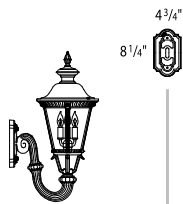

Ordering Guide

4 B532FRM GRA CA C3

4 - Quantity
 B532FRM - Model Number
 GRA - Finish Code
 CA - Panel/Globe Code
 C3 - Wattage, Lamping or other options

All products are made to order, please consult factory for lead time.

B53230
Granite

B533FSM
Granite

B532FRM
Granite

Stockholm

B53200 / B53300 – small

Standard on all fixtures below:

- 3-light painted candelabra candle cluster and candle covers - 25w max. per socket
- Cast aluminum construction with painted spun aluminum dome
- All finishes available, see page 80
- Molded acrylic lens

B532FSM

H: 26" W: 10 3/4"
 EXT: 15 3/8" T/O: 16"

B533FSM w/Crown

H: 26" W: 11 1/4"
 EXT: 15 3/8" T/O: 16"

B532FRM

H: 26 7/8" W: 10 3/4"
 EXT: 15 3/8" T/O: 10"

B533FRM w/Crown

H: 26 7/8" W: 11 1/4"
 EXT: 15 3/8" T/O: 10"

B53221

H: 24 3/4" W: 10 3/4"

B53321 w/Crown

H: 24 3/4" W: 11 1/4"

B53220

H: 23 3/8" W: 10 3/4"
 H(O/A): 37 1/4" CHAIN: 12"

B53320 w/Crown

H: 23 3/8" W: 11 1/4"
 H(O/A): 37 1/4" CHAIN: 12"