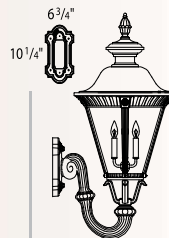

B53430
H: 29 7/8" W: 14 1/4"
Post NOT Included

B536FSM
H: 39 1/4" W: 17 3/4"
EXT: 21 1/2" T/O: 26 3/4"

B537FSM w/Crown
H: 39 1/4" W: 19 3/8"
EXT: 22 1/4" T/O: 26 3/4"