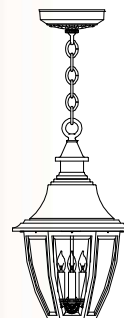

### B52600 – large

#### Standard on all fixtures below:

- B526FRM, B52620, B52621 3-light painted candelabra cluster and candle covers
- Large series > 4-light painted candelabra candle cluster and candle cover - 25w max. per socket
- Clear beveled glass standard - optional panels available: Frosted Glass, Clear Seeded Glass
- All cast aluminum construction with painted spun aluminum dome
- Higher wattages may be used ONLY with glass
- All finishes available, see page 80

**B526FSM**  
 H: 31"  
 W: 14 7/8"  
 EXT: 17 1/2"  
 T/O: 21"

**B526FRM**  
 H: 27 1/4"  
 W: 14 7/8"  
 EXT: 17 1/2"  
 T/O: 10"

**B52630**  
 H: 29 3/8"  
 W: 14 7/8"  
 Post  
 NOT Included

**B52620**  
 H: 25 1/2"  
 W: 14 7/8"  
 H (O/A): 52 5/8"  
 CHAIN: 12"

**B52621**  
 H: 30 1/2"  
 W: 14 7/8"