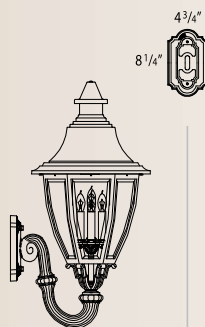

**B526FRM**  
Black

**B524FRM**  
Black

**B522FRM**  
Black

*Ordering Guide*

**2 B524FRM BLK CBG C3**

- 2 - Quantity
- B524FRM - Model Number
- BLK - Finish Code
- CBG - Panel/Globe Code
- C3 - Wattage, Lamping or other options

*All products are made to order, please consult factory for lead time.*

**Suffolk**

- B52200 – small**
- B52400 – medium**

**Standard on all fixtures below:**

- Small series > 1-light painted candelabra socket and candle cover - 25w max. per socket
- Medium series > 3-light painted candelabra candle cluster and candle cover - 25w max. per socket
- Clear beveled glass standard - optional panels available: Frosted Glass, Clear Seeded Glass
- All cast aluminum construction with painted spun aluminum dome
- Higher wattages may be used ONLY with glass
- All finishes available, see page 80

### B52600 – large

#### Standard on all fixtures below:

- B526FRM, B52620, B52621 3-light painted candelabra cluster and candle covers
- Large series > 4-light painted candelabra candle cluster and candle cover - 25w max. per socket
- Clear beveled glass standard - optional panels available: Frosted Glass, Clear Seeded Glass
- All cast aluminum construction with painted spun aluminum dome
- Higher wattages may be used ONLY with glass
- All finishes available, see page 80