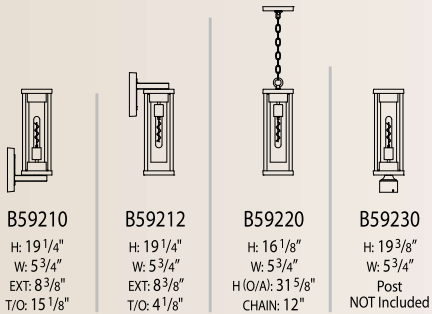

#### 2 B59412 BLK TC MED

2 - Quantity  
 B59412 - Model Number  
 BLK - Finish Code  
 TC - Panel/Globe Code  
 MED - Wattage, Lamping or other options

*All products are made to order, please consult factory for lead time.*

**B59210**  
 H: 19 1/4"  
 W: 5 3/4"  
 EXT: 8 3/8"  
 T/O: 15 1/8"

**B59212**  
 H: 19 1/4"  
 W: 5 3/4"  
 EXT: 8 3/8"  
 T/O: 4 1/8"

**B59220**  
 H: 16 1/8"  
 W: 5 3/4"  
 H(O/A): 31 5/8"  
 CHAIN: 12"

**B59230**  
 H: 19 3/8"  
 W: 5 3/4"  
 Post  
 NOT Included

**B59410**  
 H: 25"  
 W: 7 3/4"  
 EXT: 10 7/8"  
 T/O: 20 7/8"

**B59412**  
 H: 25"  
 W: 7 3/4"  
 EXT: 10 7/8"  
 T/O: 4 1/8"

**B59420**  
 H: 21 3/4"  
 W: 7 3/4"  
 H(O/A): 37 1/2"  
 CHAIN: 12"

**B59630**  
 H: 30 5/8"  
 W: 9 3/4"  
 Post  
 NOT Included

**B59810**  
 H: 37 1/4"  
 W: 11 3/4"  
 EXT: 16"  
 T/O: 30 1/4"

**B59812**  
 H: 37 1/4"  
 W: 11 3/4"  
 EXT: 16"  
 T/O: 7"

**B59820**  
 H: 32"  
 W: 9 3/4"  
 H(O/A): 61 1/4"  
 CHAIN: 24"