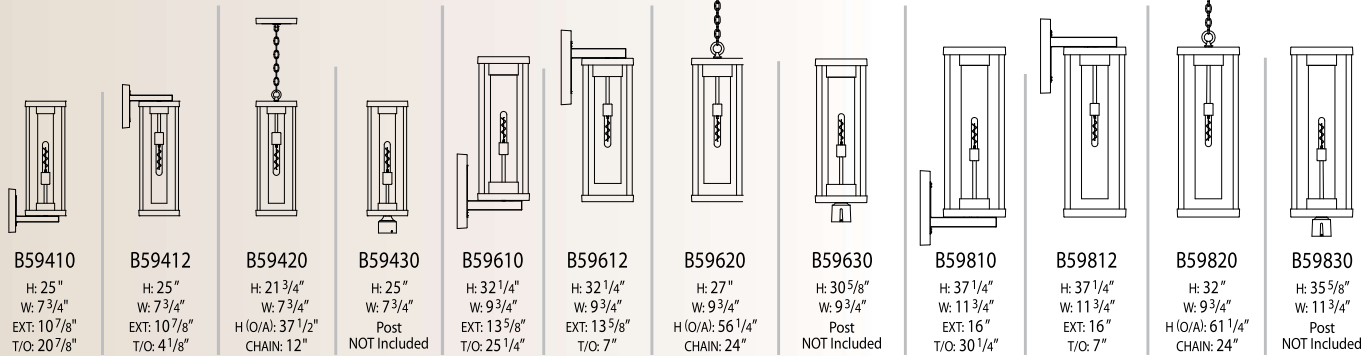

### Standard on all fixtures below:

- Porcelain medium base socket with acrylic tube. Optional panels without acrylic tube. (B59800, B59600, B59400) Medium base 150w max or LED available. (B59200) Medium base 60w max or LED available.
- Cast aluminum construction
- All finishes available, see page 80

**B59210**  
 H: 19 1/4"  
 W: 5 3/4"  
 EXT: 8 3/8"  
 T/O: 15 1/8"

**B59212**  
 H: 19 1/4"  
 W: 5 3/4"  
 EXT: 8 3/8"  
 T/O: 4 1/8"

**B59220**  
 H: 16 1/8"  
 W: 5 3/4"  
 H(O/A): 31 5/8"  
 CHAIN: 12"

**B59230**  
 H: 19 3/8"  
 W: 5 3/4"  
 Post  
 NOT Included

**B59410**  
 H: 25"  
 W: 7 3/4"  
 EXT: 10 7/8"  
 T/O: 20 7/8"

**B59412**  
 H: 25"  
 W: 7 3/4"  
 EXT: 10 7/8"  
 T/O: 4 1/8"

**B59420**  
 H: 21 3/4"  
 W: 7 3/4"  
 H(O/A): 37 1/2"  
 CHAIN: 12"

**B59430**  
 H: 25"  
 W: 7 3/4"  
 Post  
 NOT Included

**B59610**  
 H: 32 1/4"  
 W: 9 3/4"  
 EXT: 13 5/8"  
 T/O: 25 1/4"

**B59612**  
 H: 32 1/4"  
 W: 9 3/4"  
 EXT: 13 5/8"  
 T/O: 7"

**B59620**  
 H: 27"  
 W: 9 3/4"  
 H(O/A): 56 1/4"  
 CHAIN: 24"